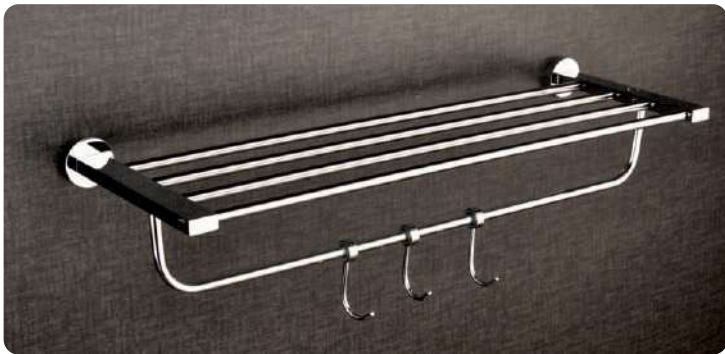

SPECIAL SHELF

GLASS SHELF

SPECIAL SHELF

GLASS CORNER

GLASS CORNER

GLASS CORNER

HB 01 | TOWEL RACK 24"

HB 02 | SOAP DISH BRASS