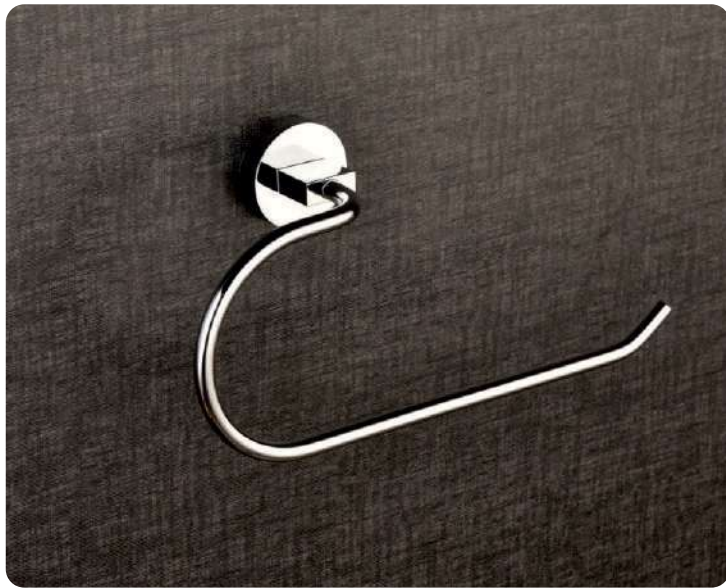

SU 06 | TOWEL ROD 24"

SU 07 | DOUBLE SOAP DISH GLASS

SU 08 | DOUBLE SOAP DISH BRASS

SU 09 | SOAP DISH WITH THUMBLER HOLDER GLASS

SU 10 | SOAP DISH GLASS

SU 11 | DISPENSER

SU 12 | PAPER HOLDER LID

SU 13 | TOWEL RING

SPECIAL SHELF

GLASS SHELF

SPECIAL SHELF

GLASS CORNER

GLASS CORNER

GLASS CORNER

HB 01 | TOWEL RACK 24"

HB 02 | SOAP DISH BRASS

HB 03 | THUMBLER HOLDER GLASS

HB 04 | ROB HOOK

HB 05 | TOWEL RING

HB 06 | TOWEL ROD 24"

HB 07 | SOAP DISH GLASS

HB 08 | DISPENSER

HB 09 | PAPER HOLDER

HB 10 | DOUBLE SOAP DISH BRASS