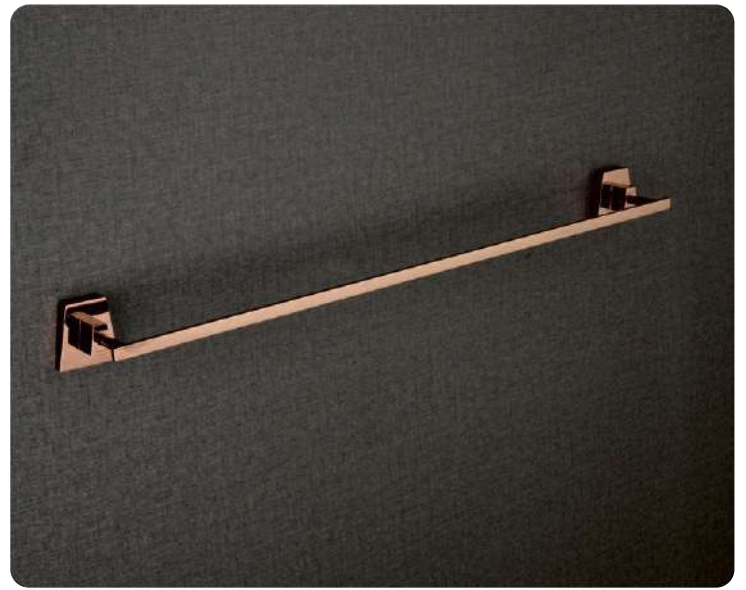

NI 01 | SOAP DISH BRASS

NI 02 | PAPER HOLDER LID

NI 03 | TOWEL ROD 24"

NI 04 | THUMBLER HOLDER BRASS

NI 05 | ROBE HOOK

NI 06 | TOWEL RING

NI 07 | PAPER HOLDER

RG 02 | SHOP DISH BRASS