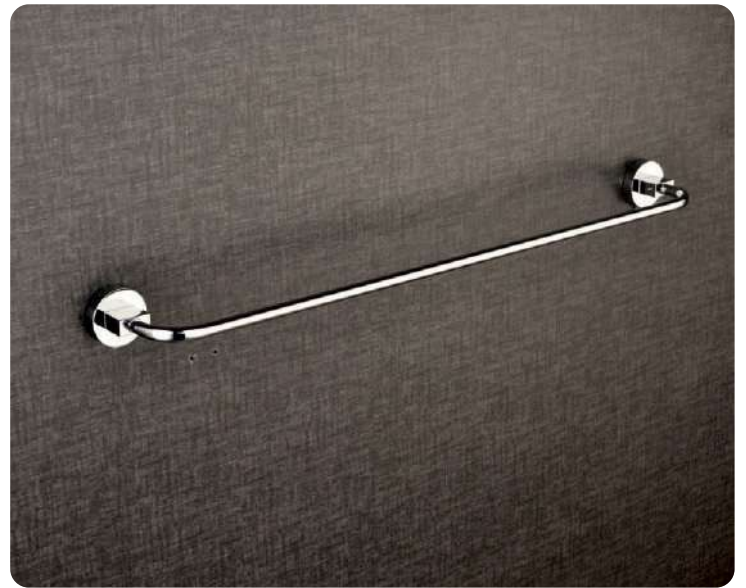

HB 06 | TOWEL ROD 24"