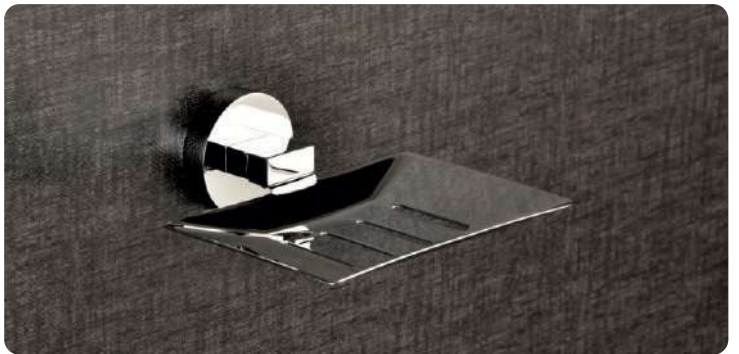

SPECIAL SHELF

GLASS SHELF

SPECIAL SHELF

GLASS CORNER

GLASS CORNER

GLASS CORNER

HB 01 | TOWEL RACK 24"

HB 02 | SOAP DISH BRASS