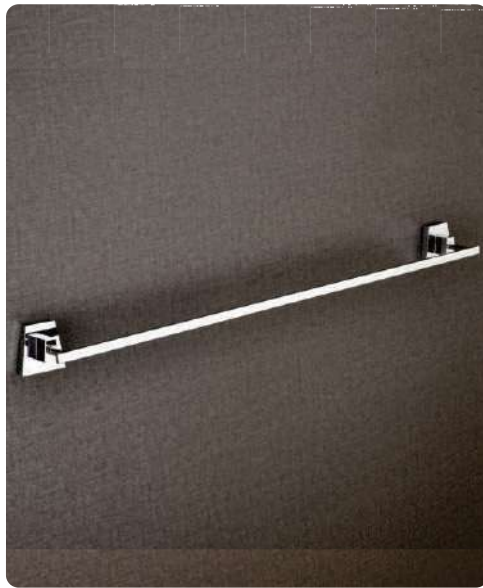

DB 04 | THUMBLER HOLDER GLASS

DB 05 | ROB HOOK

DB 06 | TOWEL RING

DC 01 | TOWEL RACK 24"

DC 02 | SOAP DISH BRASS

DC 03 | THUMBLER HOLDER GLASS

DC 04 | ROB HOOK

DC 05 | PAPER HOLDER