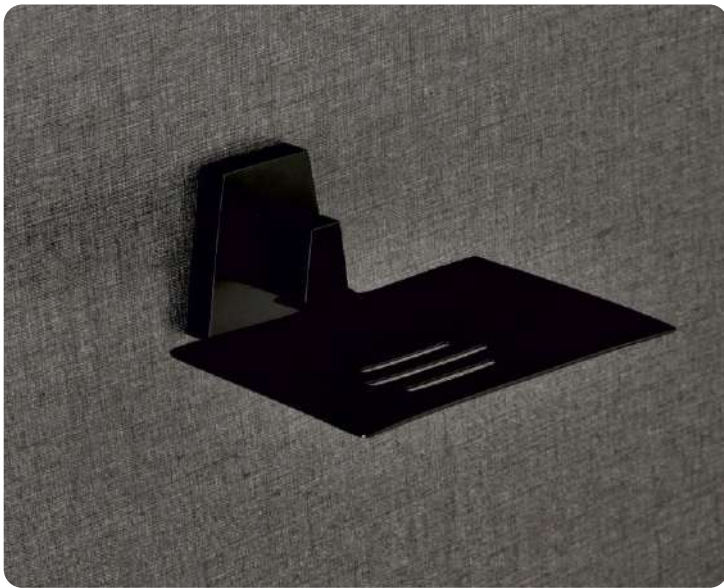

CD 09 | PAPER HOLDER LID

CD 10 | ROB HOOK

CD 11 | TOWEL RING SQ

CD 12 | TOWEL RING NEW

DELTA MATT BLACK

SERIES

DB 02 | SHOP DISH BRASS

DB 03 | TOWEL ROD 24"