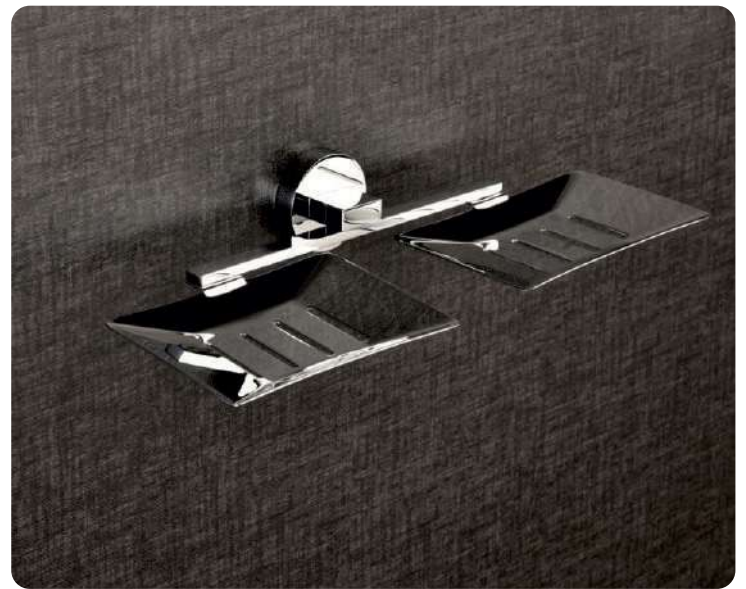

HB 03 | THUMBLER HOLDER GLASS

HB 04 | ROB HOOK

HB 05 | TOWEL RING

HB 06 | TOWEL ROD 24"

HB 07 | SOAP DISH GLASS

HB 08 | DISPENSER

HB 09 | PAPER HOLDER

HB 10 | DOUBLE SOAP DISH BRASS